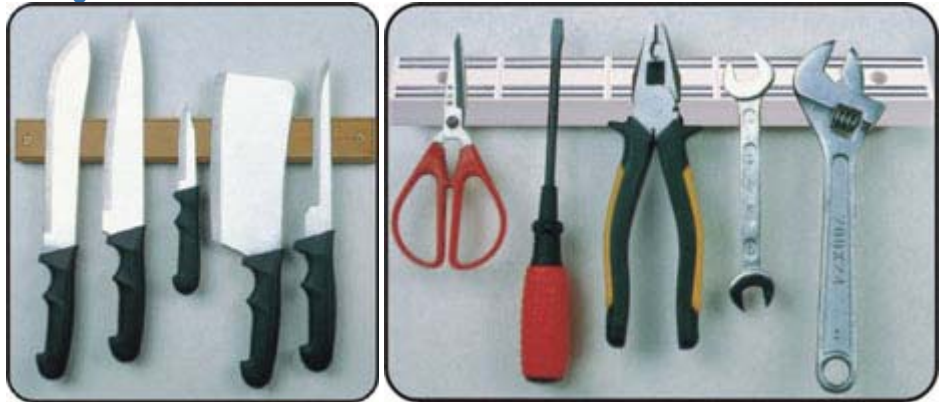

Magnetic Assemblies >> Pull-and-Push Magnetic Attractor

Magnetic Attraction Bar

- Component Part: Hard plastic bars or hard wood bars plus high quality strong magnetic pieces
- Application: Just nail the bar to the door or wall of your kitchen or room, or attach the bar to the or steel filing cabinet in your office, and you can attach onto it iron and / or steel things, such as screwdriver, pliers, scissors, kitchen knives, bunches of keys, beer bottle openers,.
- Features: Nice appearance, convenient for application, and its magnetic power never weaken.
- Size and Format: Sizes and format vary at your request.